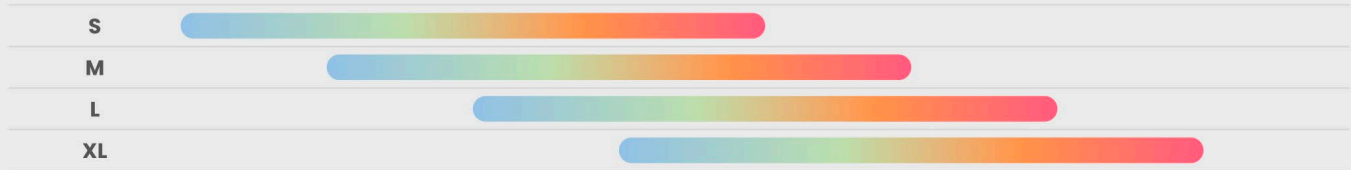

■ Loose Fitting
■ Comfy Fitting
■ Close Fitting
■ Tight Fitting

Ergowear is the world's original brand specialized in ergonomic men's underwear.

In late 2002, Ergowear pioneered the creation of the original elastic three-dimensional pouch, sparking a series of product innovations rooted in this concept.

Every piece within Ergowear's collections reflects meticulous research and development, intricate textile engineering, and ergonomic design aimed at achieving an exceptional fit tailored to the male physique.

Each product is meticulously crafted in Colombia using premium materials.

Your Wholesale Contact:

Great Deals Distribution Inc.

ergowear.